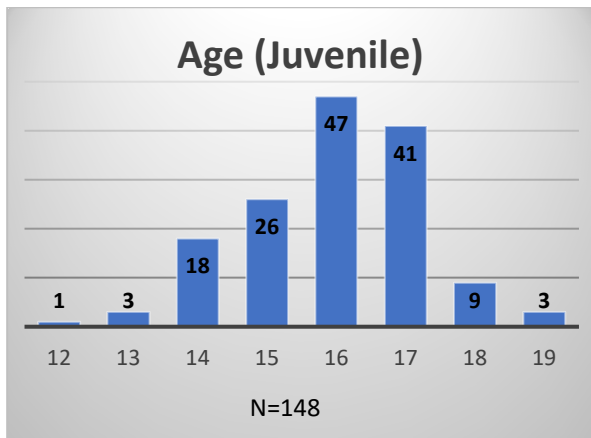

## Demographics for JTDC Population

### Thursday Morning Midnight Count

Total # of probation Involved youth<sup>1</sup>: 1,176

<sup>1</sup> Probation Active: Any youth who is pending sentencing with an active social history, has been formally placed on probation or supervision with Cook County Juvenile Probation on the date of the report.