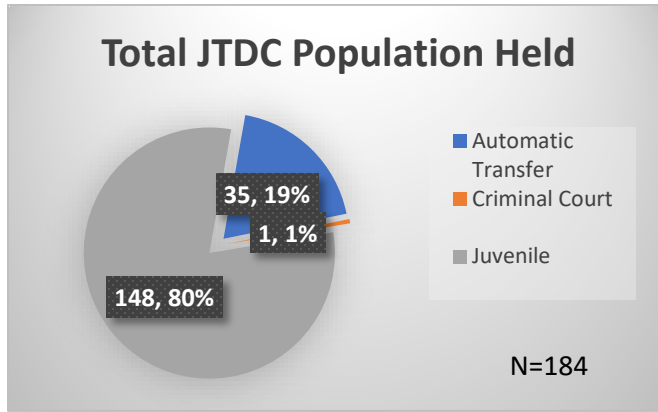

## Demographics for JTDC Population

### Thursday Morning Midnight Count

Total # of probation Involved youth<sup>1</sup>: 1,176

<sup>1</sup> Probation Active: Any youth who is pending sentencing with an active social history, has been formally placed on probation or supervision with Cook County Juvenile Probation on the date of the report.