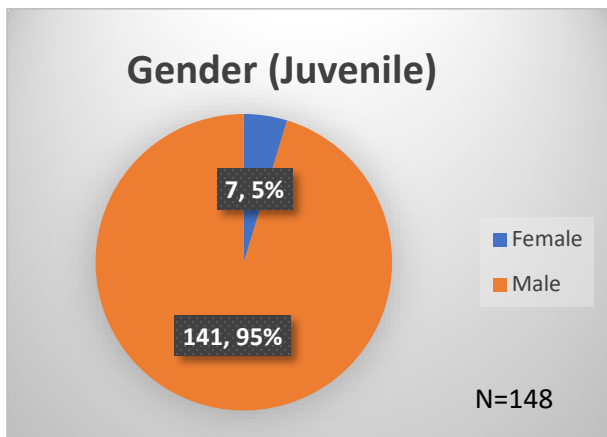

### Thursday Morning Midnight Count

Total # of probation Involved youth<sup>1</sup>: 1,176

<sup>1</sup> Probation Active: Any youth who is pending sentencing with an active social history, has been formally placed on probation or supervision with Cook County Juvenile Probation on the date of the report.