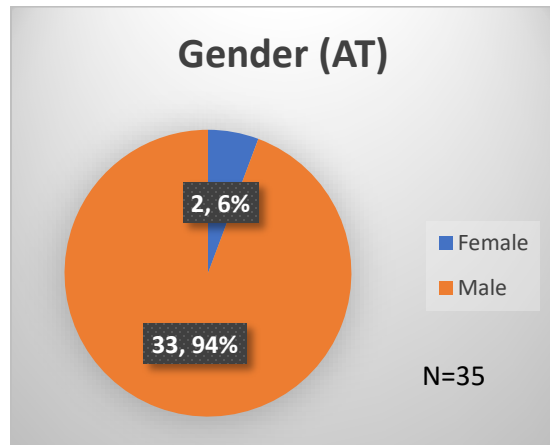

## Demographics for JTDC Population

### Thursday Morning Midnight Count

Total # of probation Involved youth<sup>1</sup>: 1,176

<sup>1</sup> Probation Active: Any youth who is pending sentencing with an active social history, has been formally placed on probation or supervision with Cook County Juvenile Probation on the date of the report.